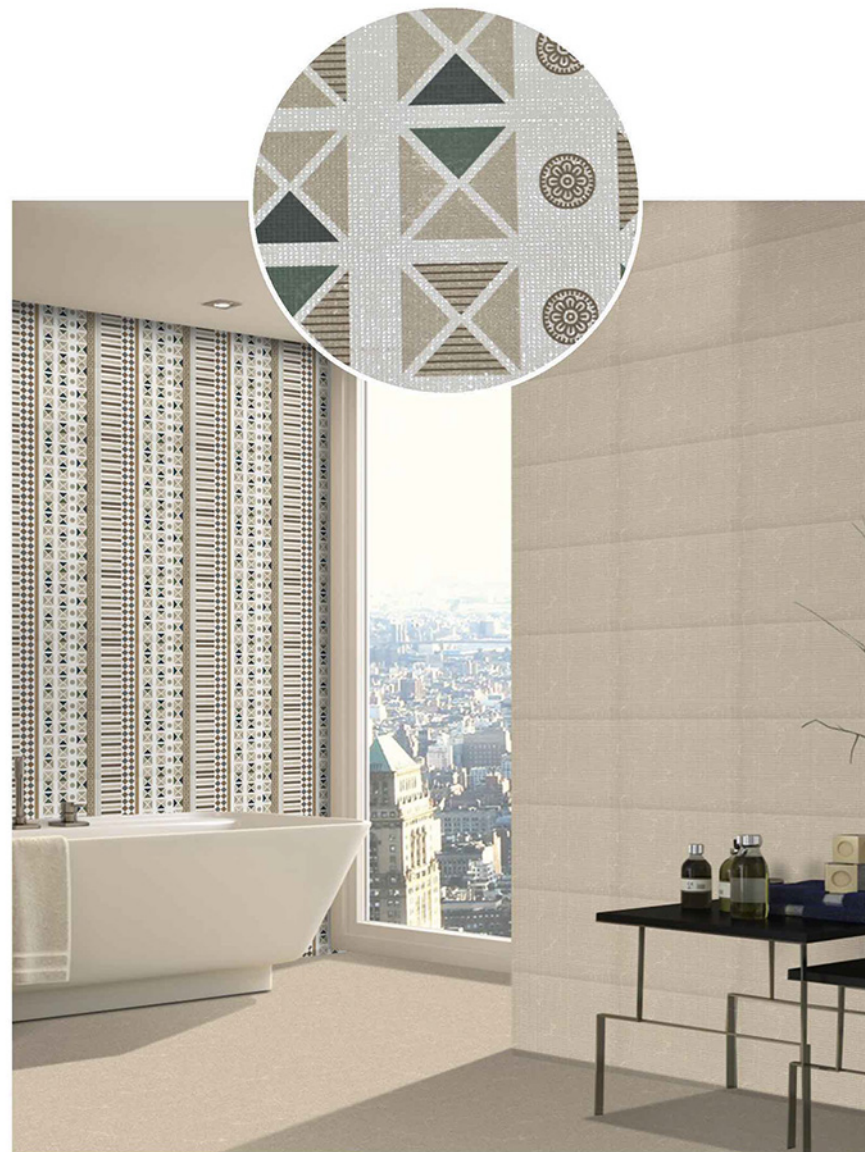

**VITROSA
SERIES**

120

HL 1

DK

FL

DIGITAL WALL TILES

SIZE:
300X450MM

**VITROSA
SERIES**