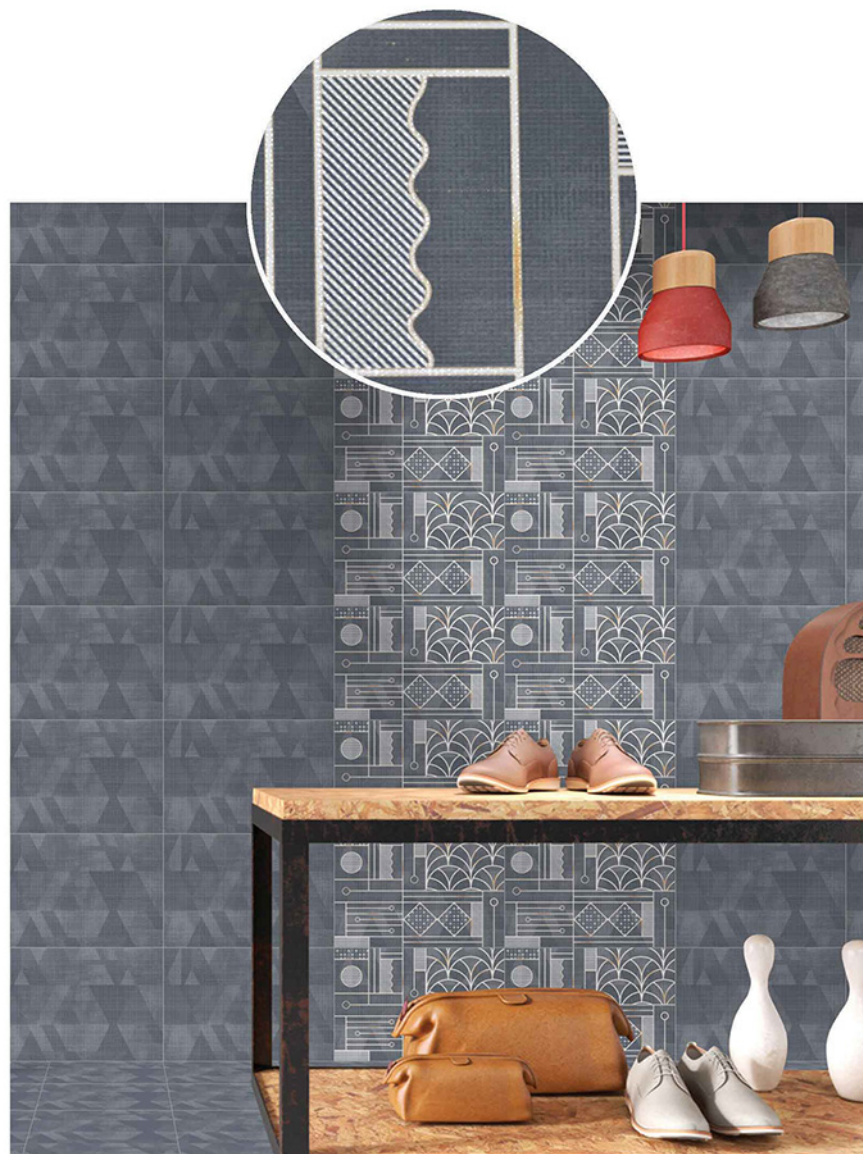

121

HL 1

DK

FL

DIGITAL WALL TILES

SIZE:
300X450MM

**VITROSA
SERIES**

122