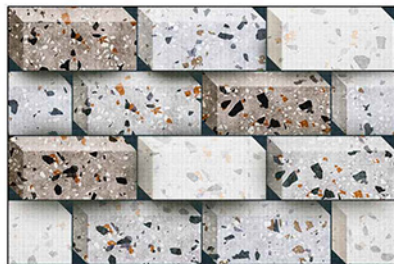

DIGITAL WALL TILES

SIZE:
300X450MM

**VITROSA
SERIES**

156

HL 1