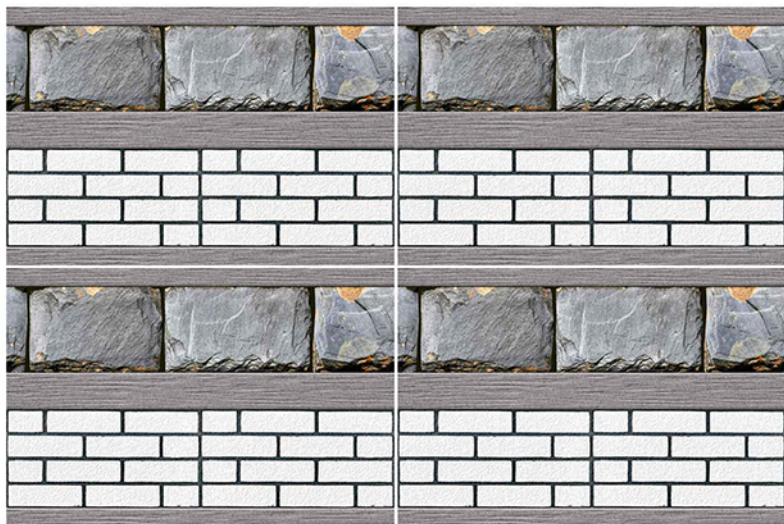

SIZE:
300X450MM

**VITROSA
SERIES**

514

DIGITAL WALL TILES

SIZE:
300X450MM

**VITROSA
SERIES**

515

DIGITAL WALL TILES