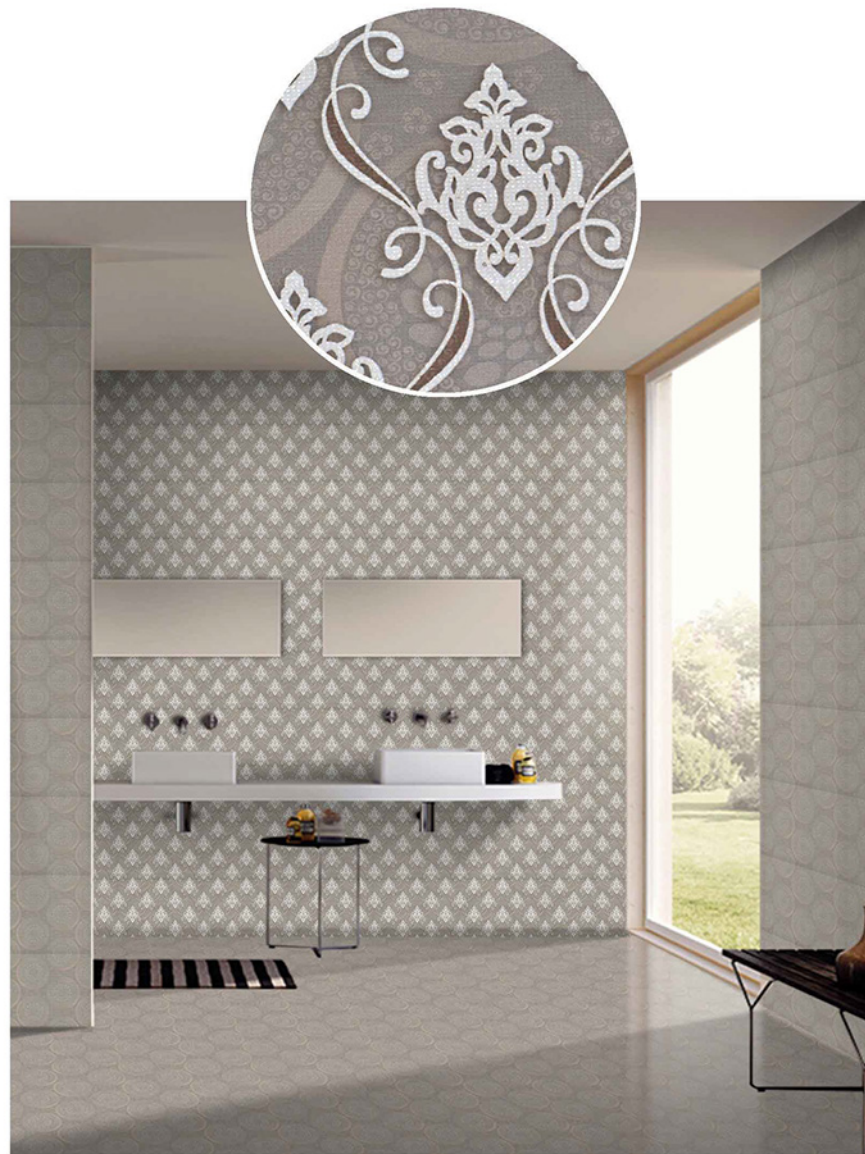

129

HL 1

DK

FL

DIGITAL WALL TILES

SIZE:
300X450MM

**VITROSA
SERIES**

130