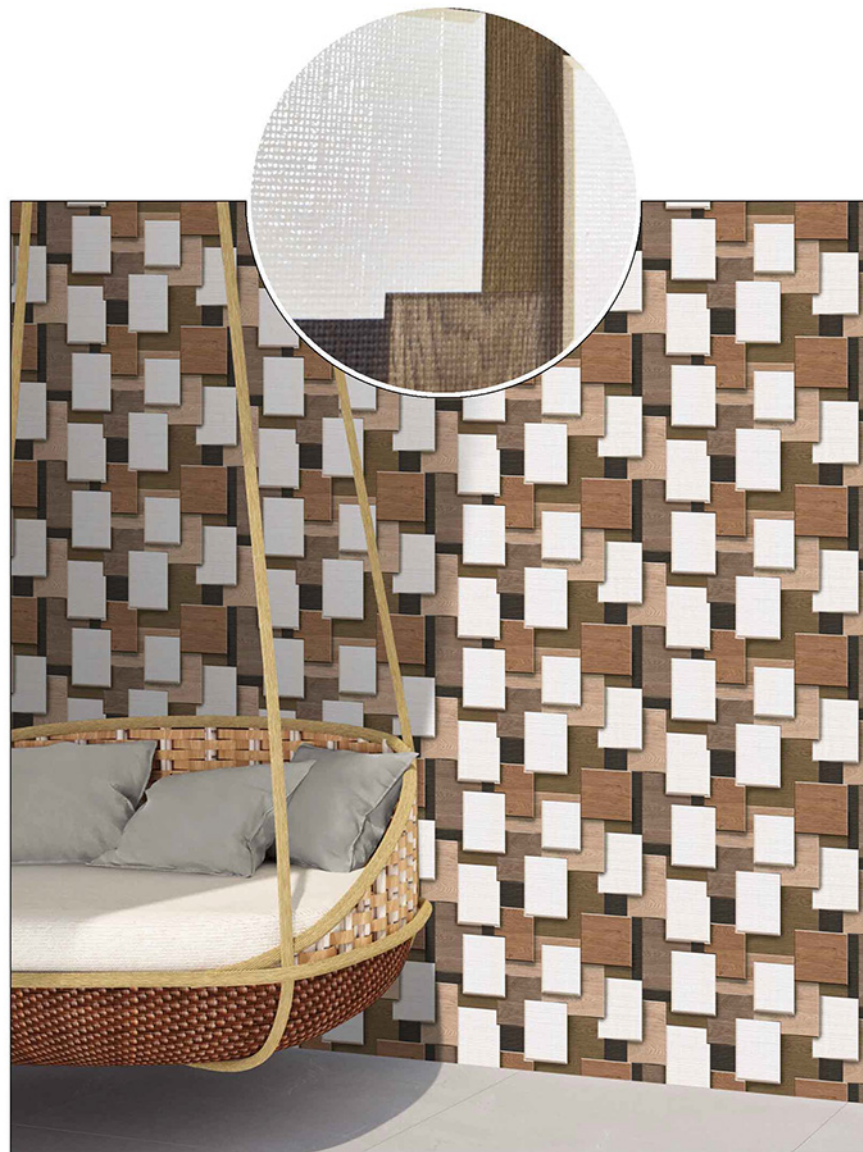

**VITROSA
SERIES**

165

LT (RANDOM))

DIGITAL WALL TILES

SIZE:
300X450MM

**VITROSA
SERIES**

501

DIGITAL WALL TILES