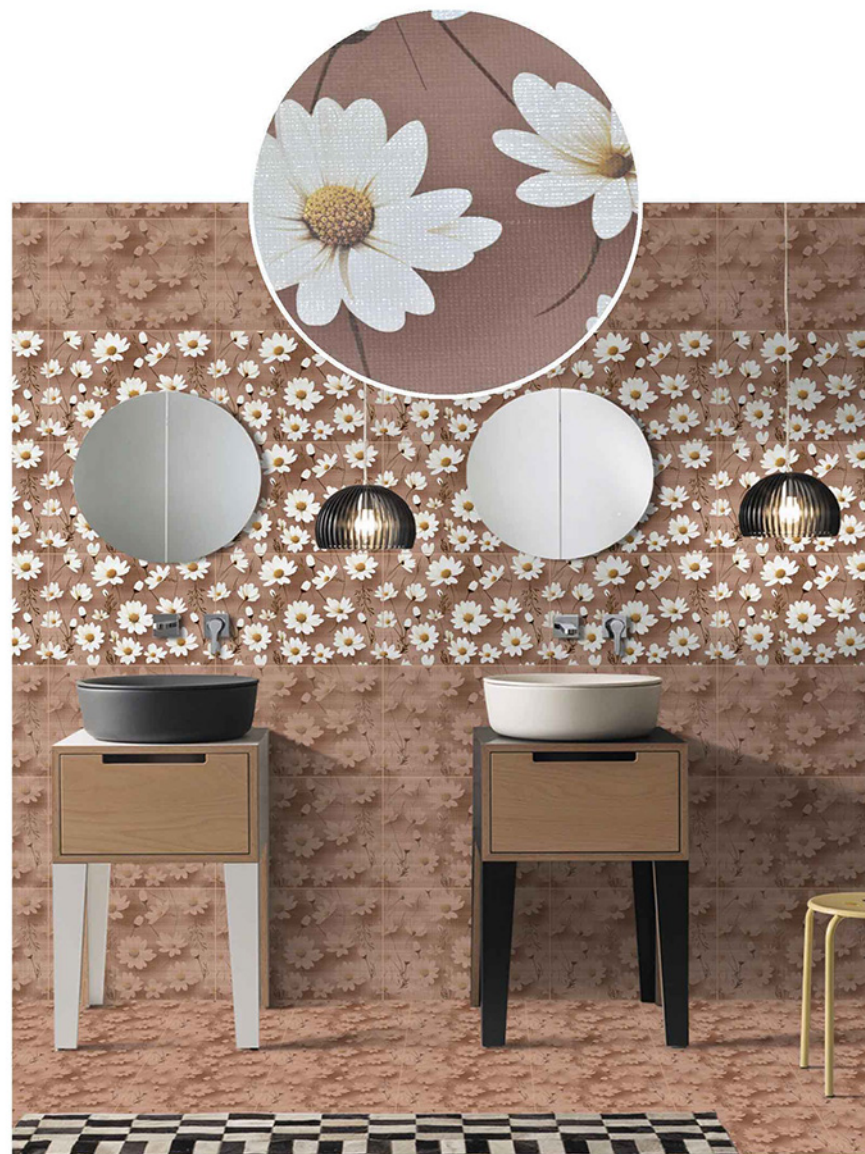

147

HL 1

DK

FL

DIGITAL WALL TILES

SIZE:
300X450MM

**VITROSA
SERIES**

148