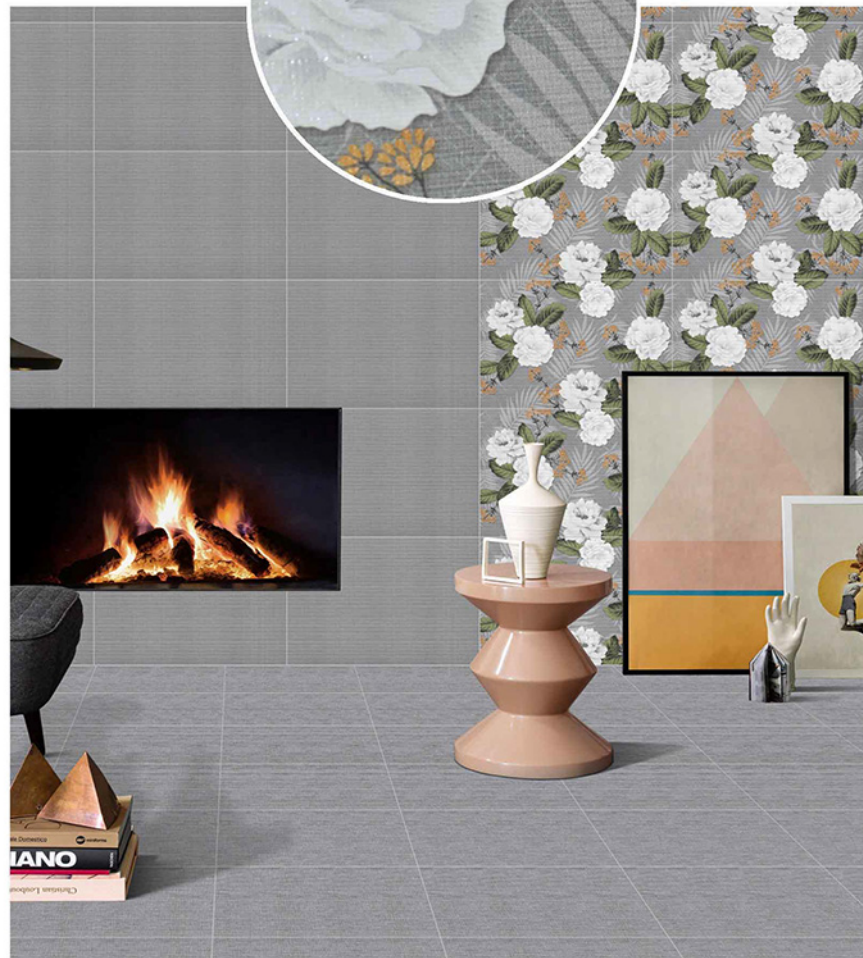

DIGITAL WALL TILES

SIZE:
300X450MM

**VITROSA
SERIES**

130