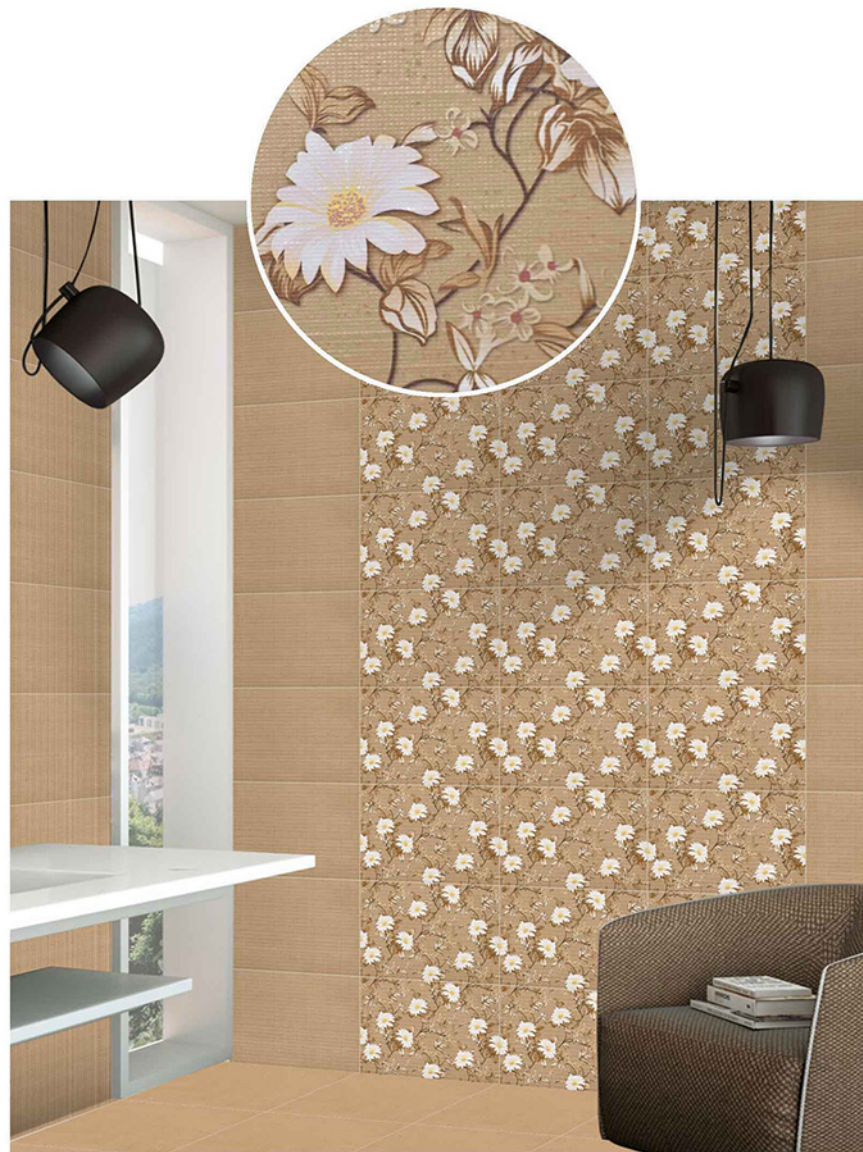

DIGITAL WALL TILES

SIZE:
300X450MM

**VITROSA
SERIES**

115

HL 1

DK

FL