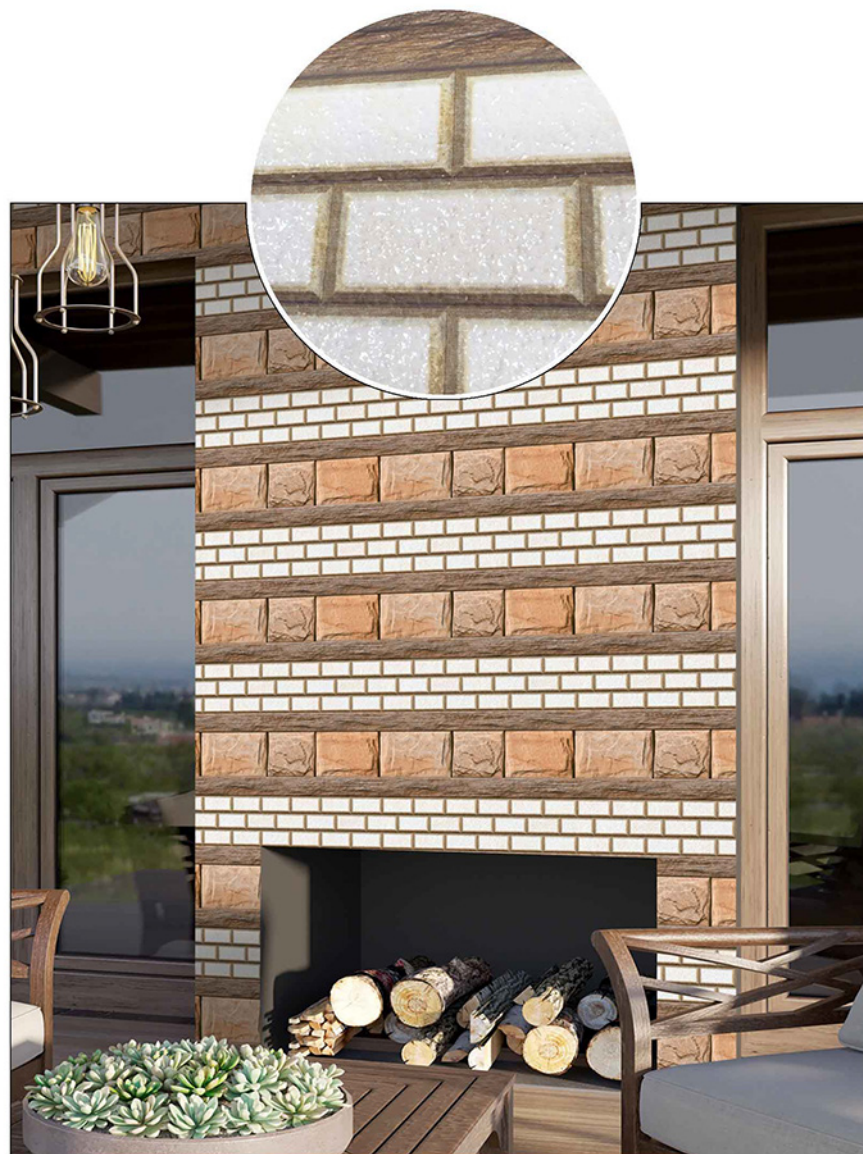

DIGITAL WALL TILES

SIZE:
300X450MM

**VITROSA
SERIES**

516