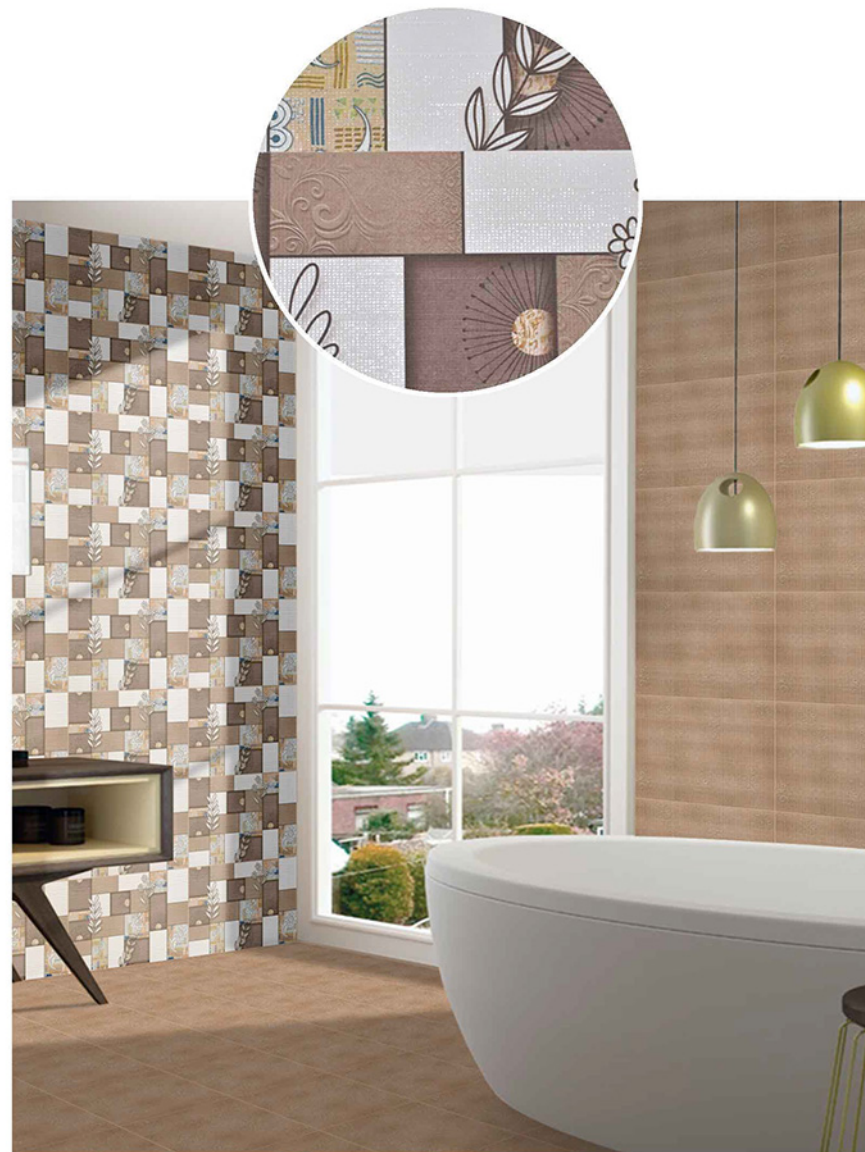

FL

DIGITAL WALL TILES

SIZE:
300X450MM

**VITROSA
SERIES**

143

HL 1

DK

FL