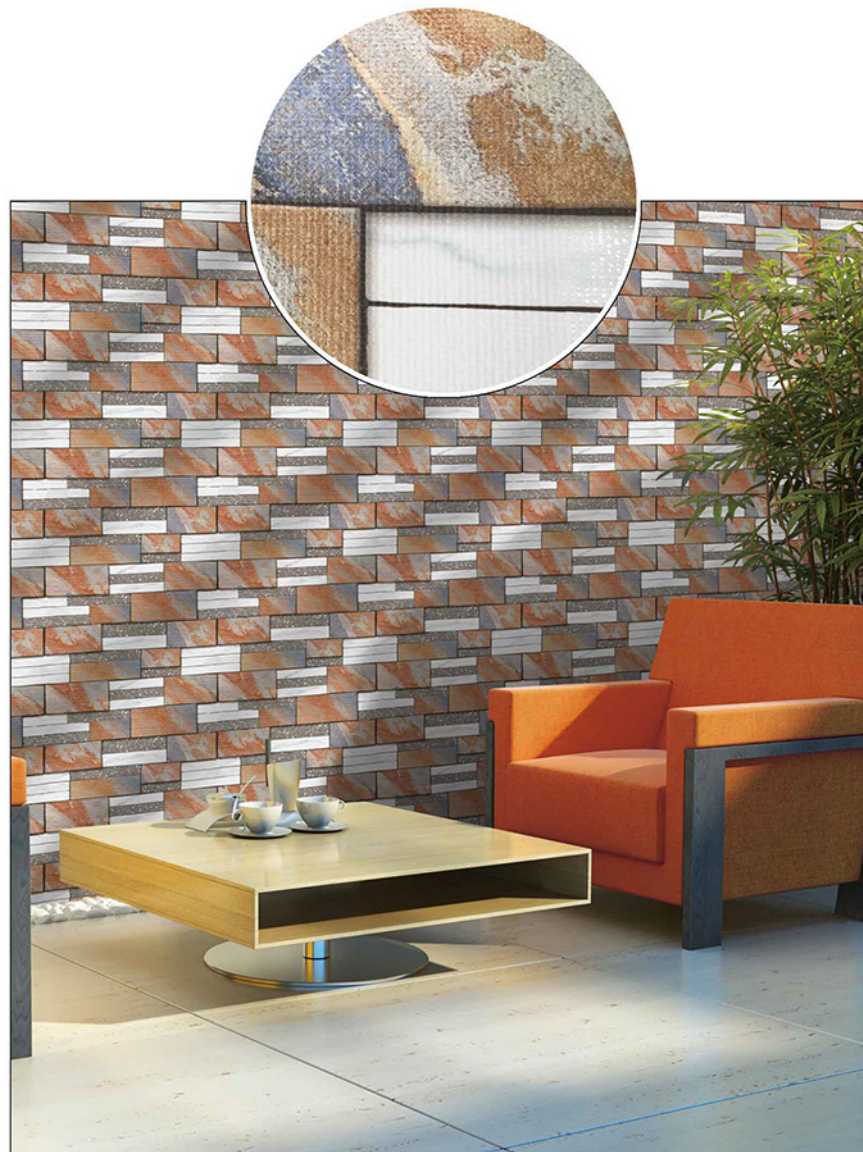

DIGITAL WALL TILES

SIZE:
300X450MM

**VITROSA
SERIES**

506