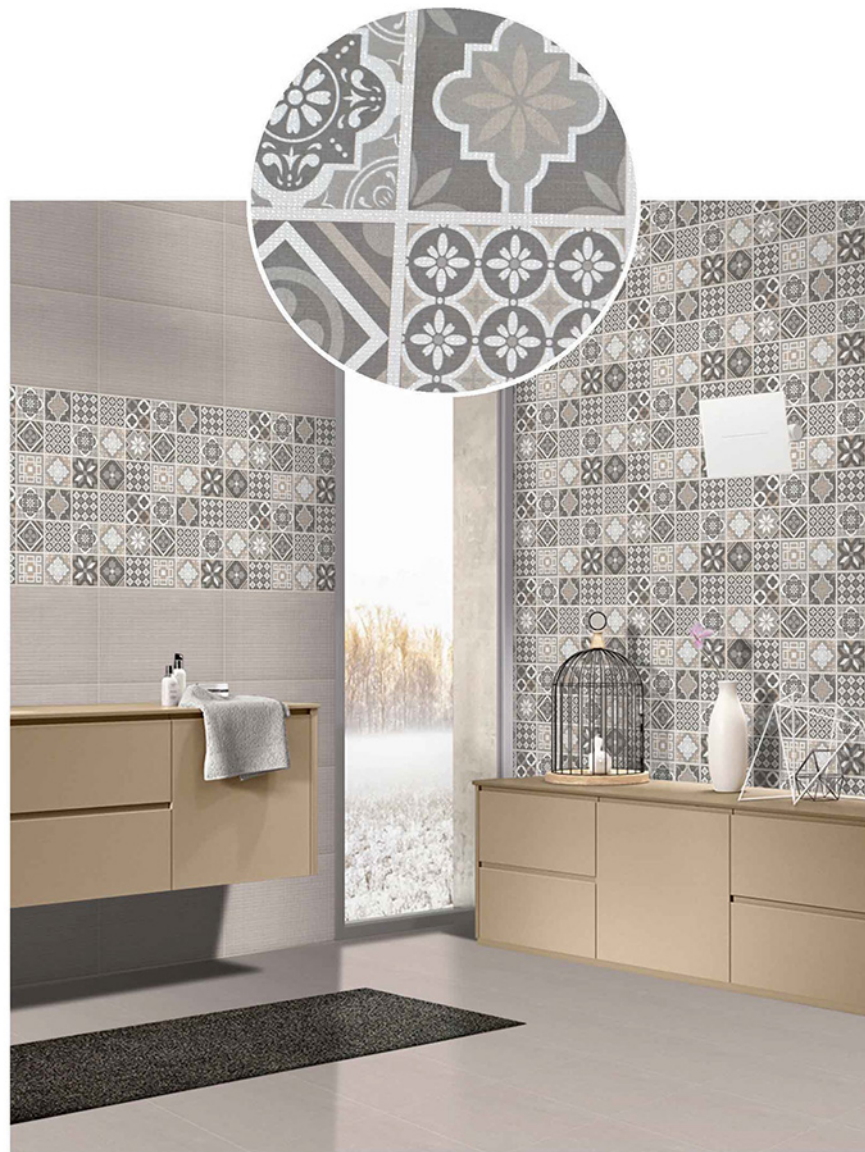

DIGITAL WALL TILES

SIZE:
300X450MM

**VITROSA
SERIES**

110

HL 1

DK

FL

DIGITAL WALL TILES