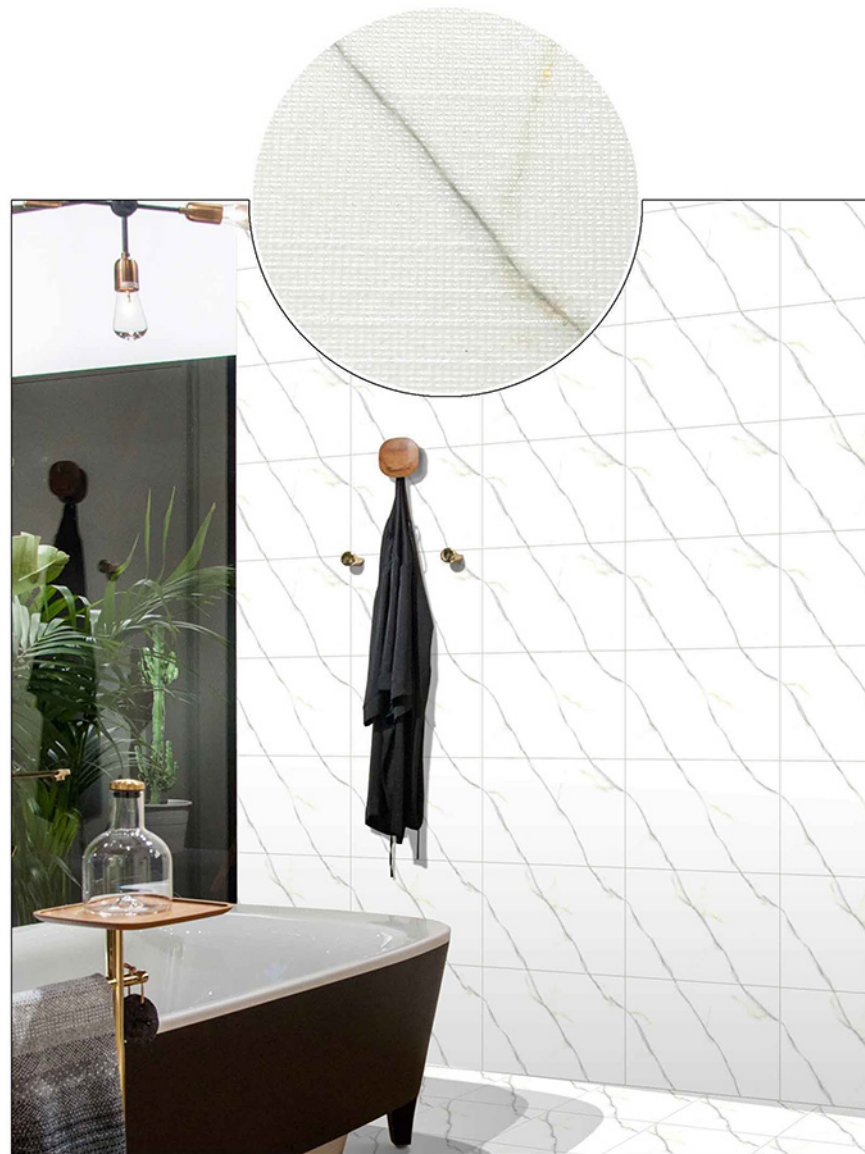

DIGITAL WALL TILES

SIZE:
300X450MM

**VITROSA
SERIES**

165

LT (RANDOM))