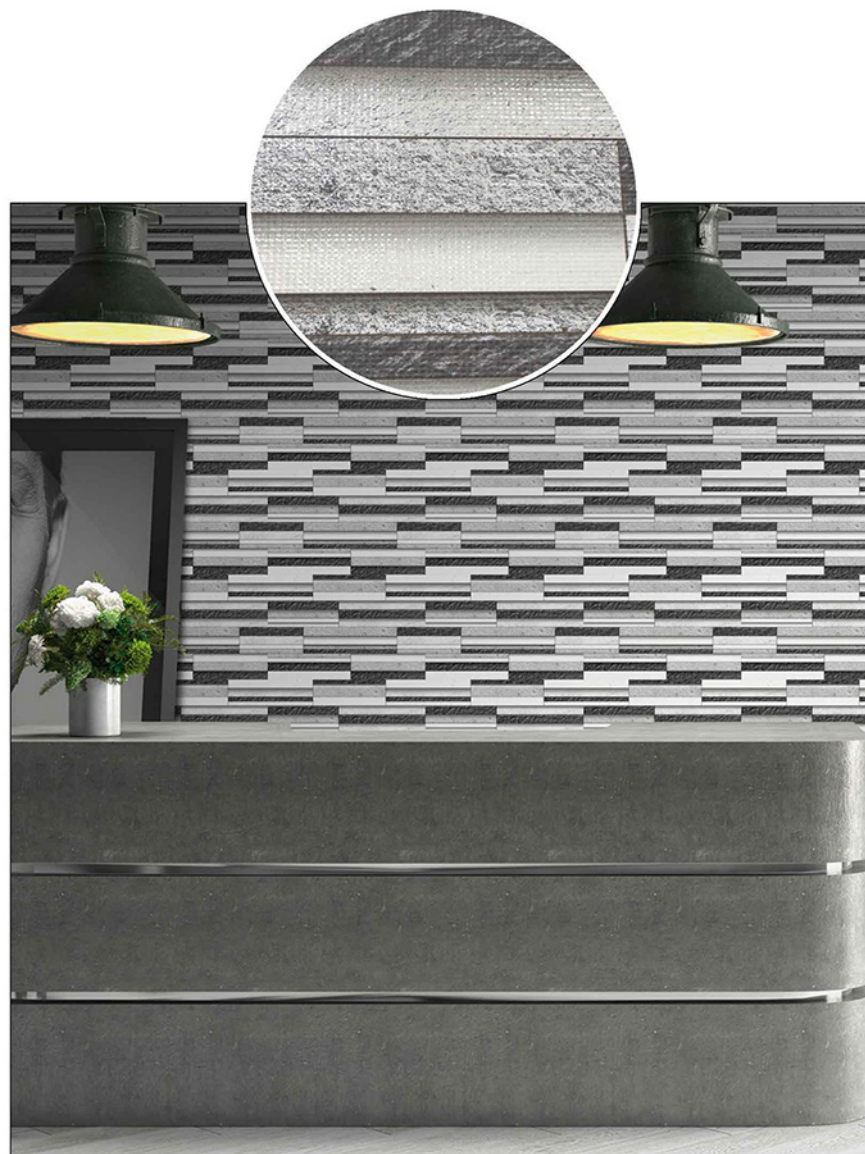

SIZE:
300X450MM

**VITROSA
SERIES**

508

DIGITAL WALL TILES

SIZE:
300X450MM

**VITROSA
SERIES**

509

DIGITAL WALL TILES