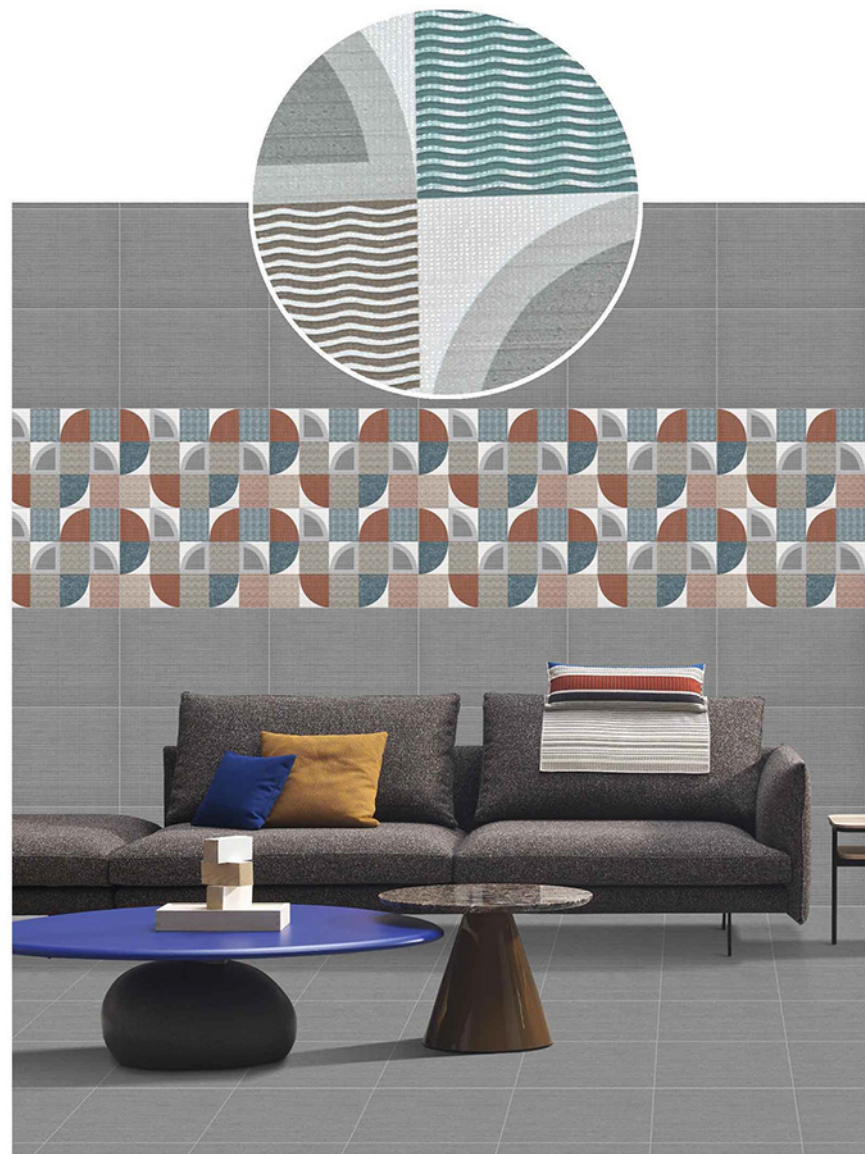

SIZE:
300X450MM

**VITROSA
SERIES**

119

HL 1

DK

FL

DIGITAL WALL TILES

SIZE:
300X450MM