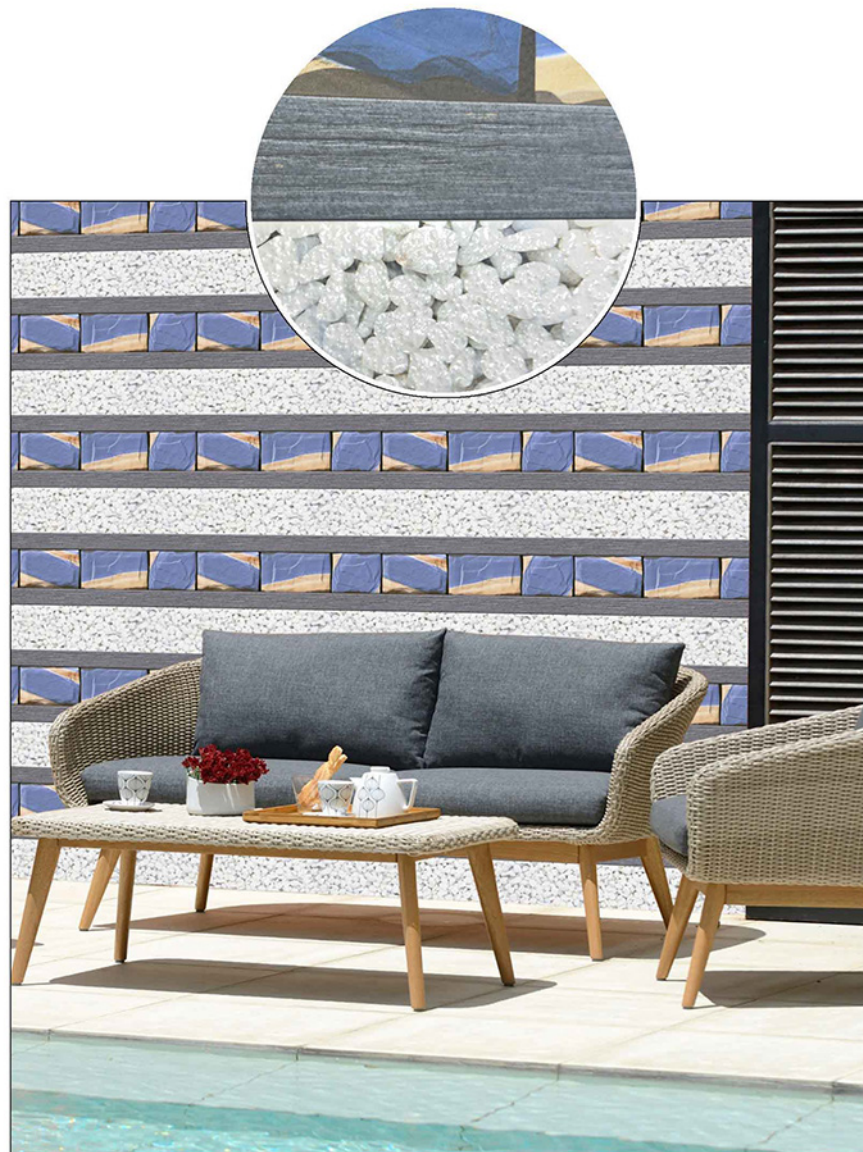

DIGITAL WALL TILES

SIZE:
300X450MM

**VITROSA
SERIES**

514