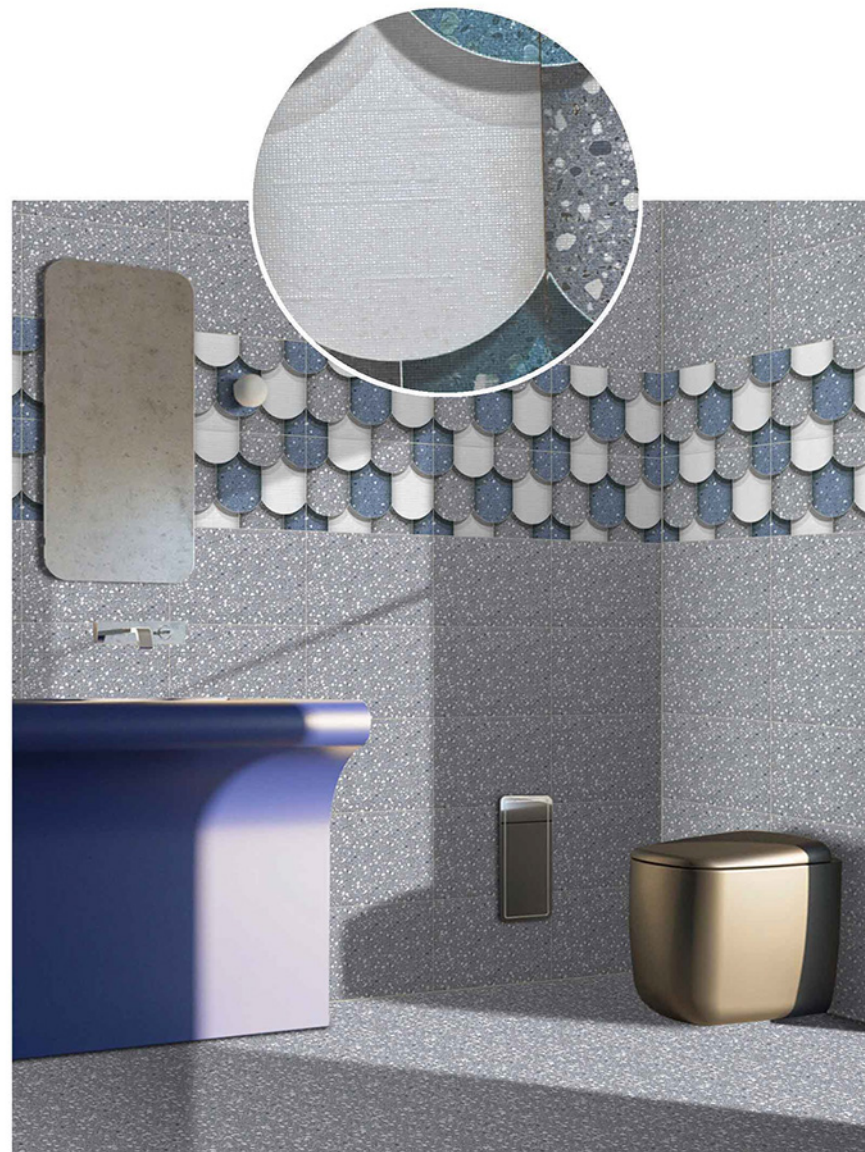

**VITROSA
SERIES**

155

HL 1

DK

FL

DIGITAL WALL TILES

SIZE:
300X450MM

**VITROSA
SERIES**