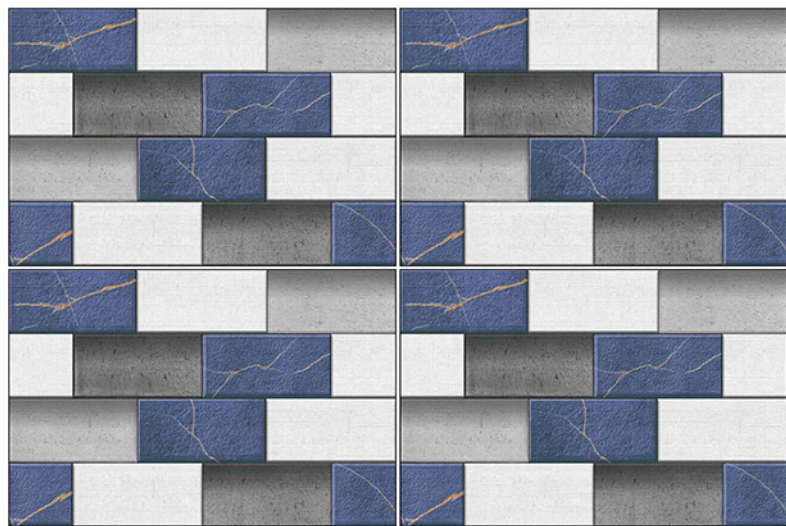

DIGITAL WALL TILES

SIZE:
300X450MM

**VITROSA
SERIES**

504