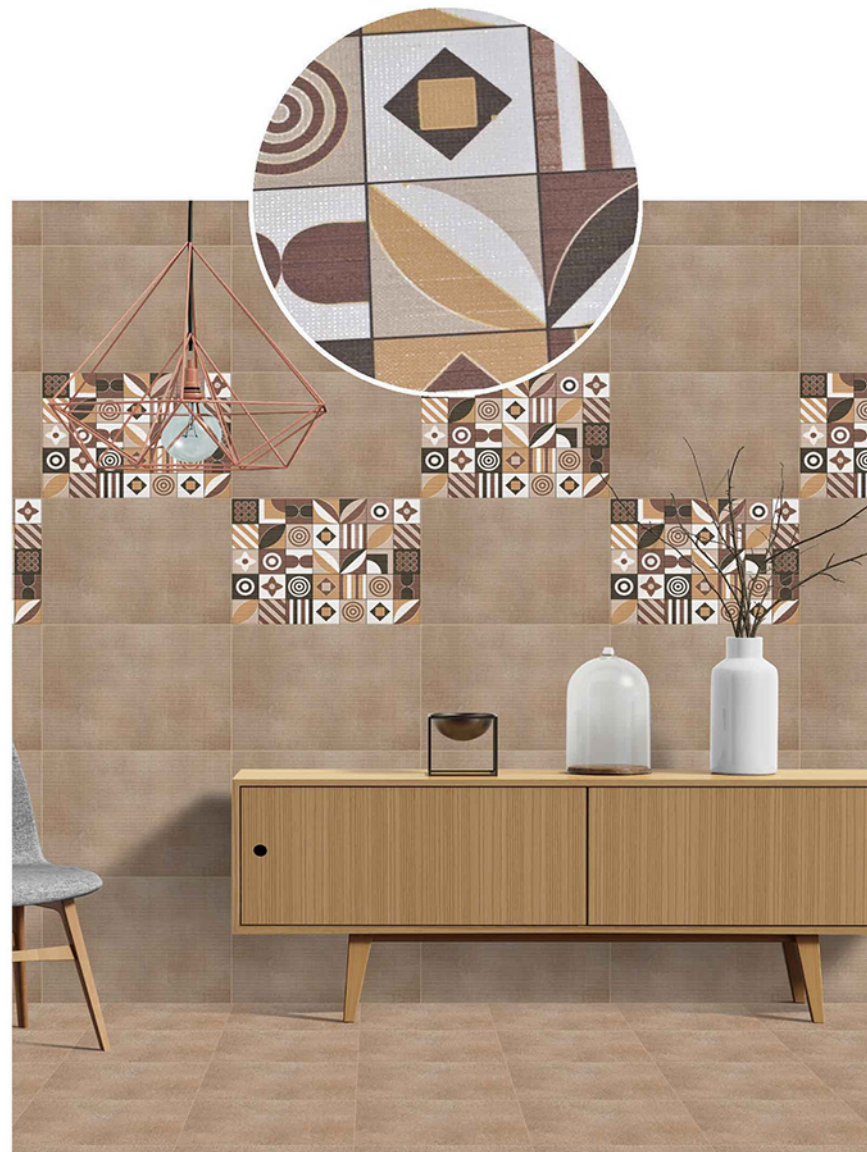

DIGITAL WALL TILES

SIZE:
300X450MM

**VITROSA
SERIES**

126

HL 1

DK

FL

DIGITAL WALL TILES