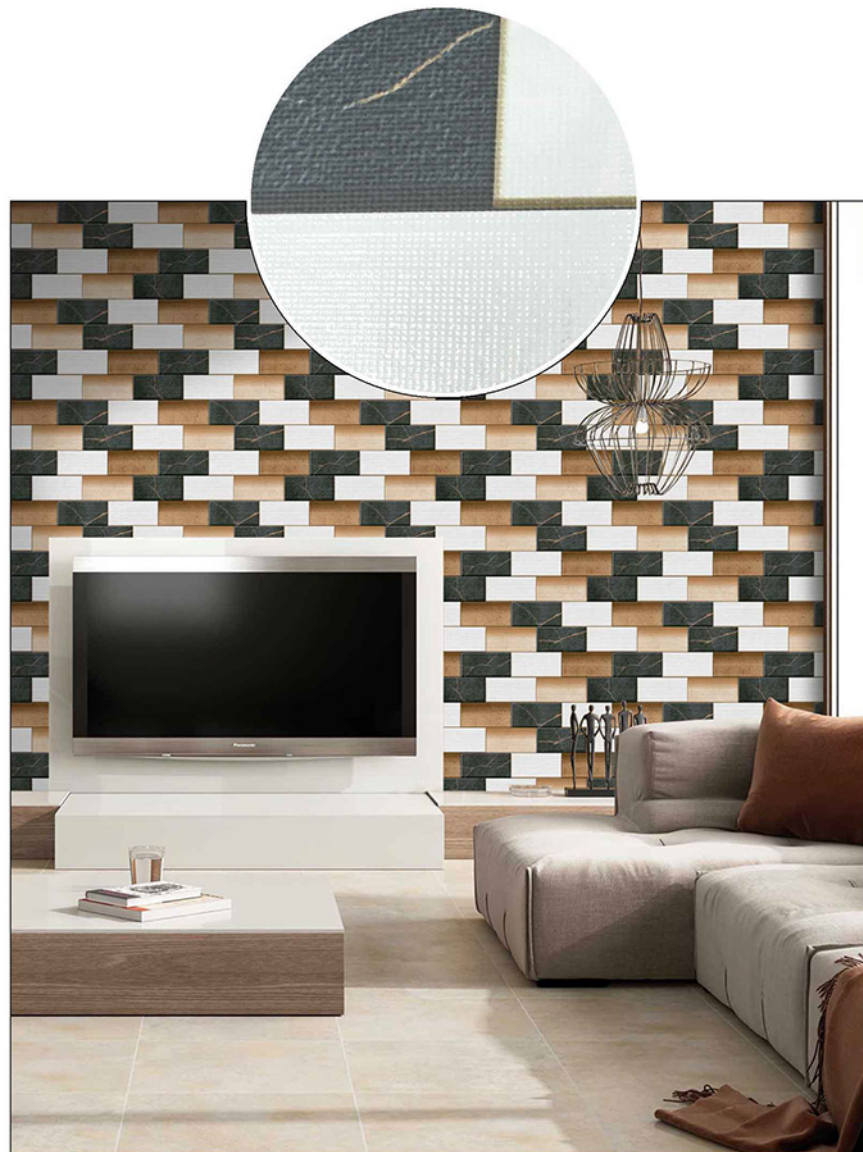

SIZE:
300X450MM

**VITROSA
SERIES**

502

DIGITAL WALL TILES

SIZE:
300X450MM

**VITROSA
SERIES**

503

DIGITAL WALL TILES