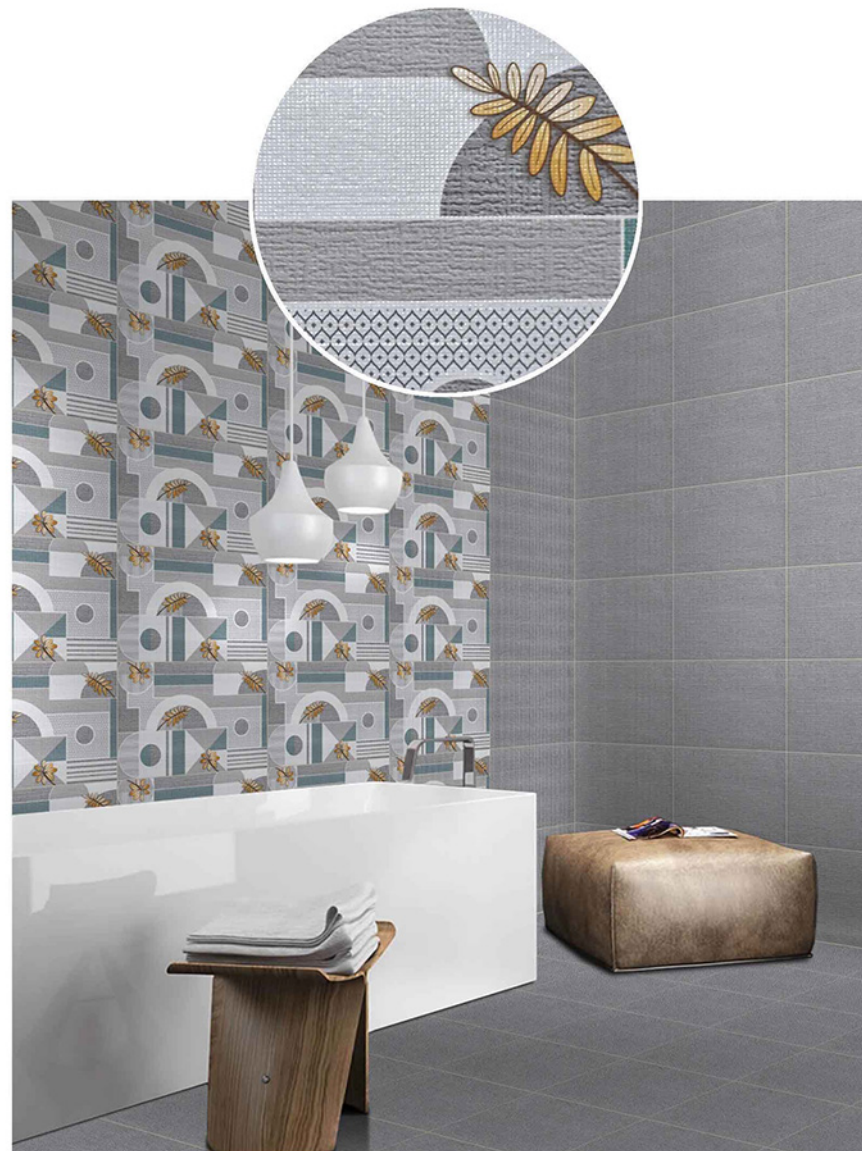

FL

DIGITAL WALL TILES

SIZE:
300X450MM

**VITROSA
SERIES**

125

HL 1

DK

FL