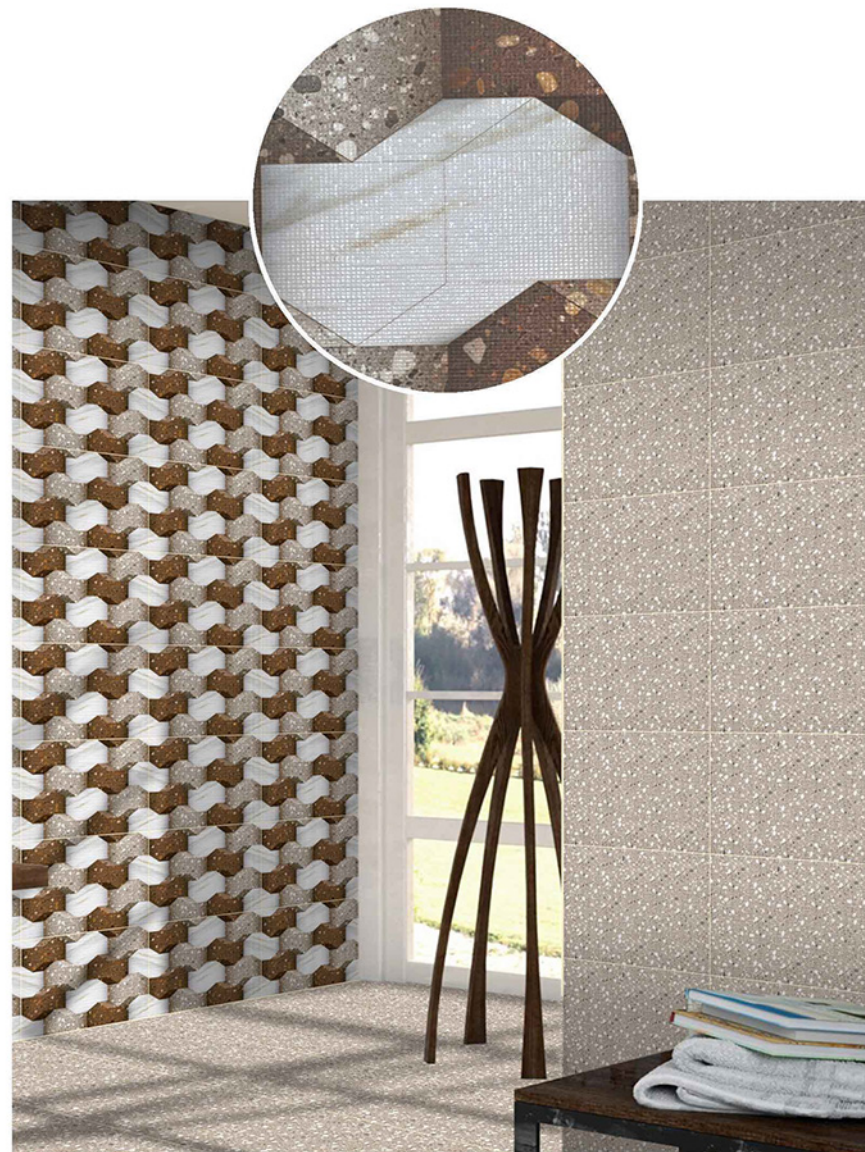

SIZE:
300X450MM

**VITROSA
SERIES**

154

HL 1

DK

FL

DIGITAL WALL TILES

SIZE:
300X450MM