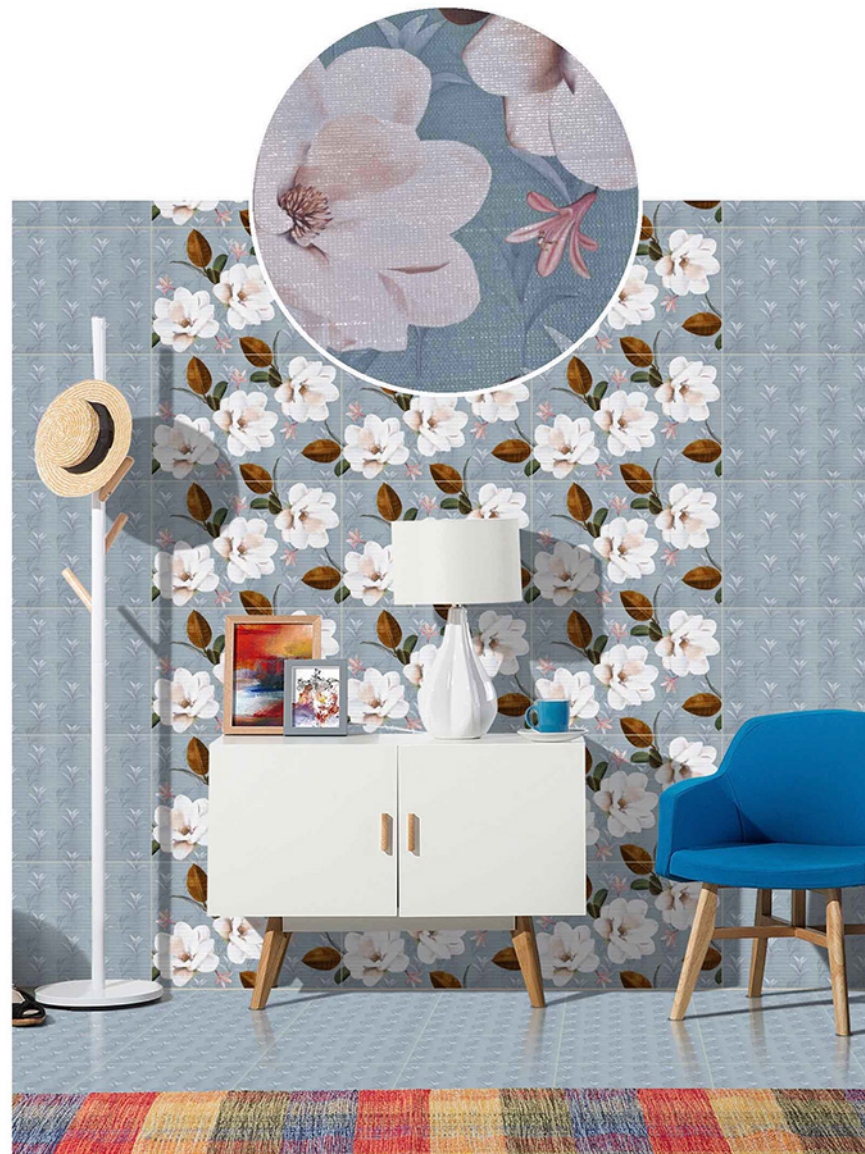

DIGITAL WALL TILES

SIZE:
300X450MM

**VITROSA
SERIES**

131

HL 1

DK

FL