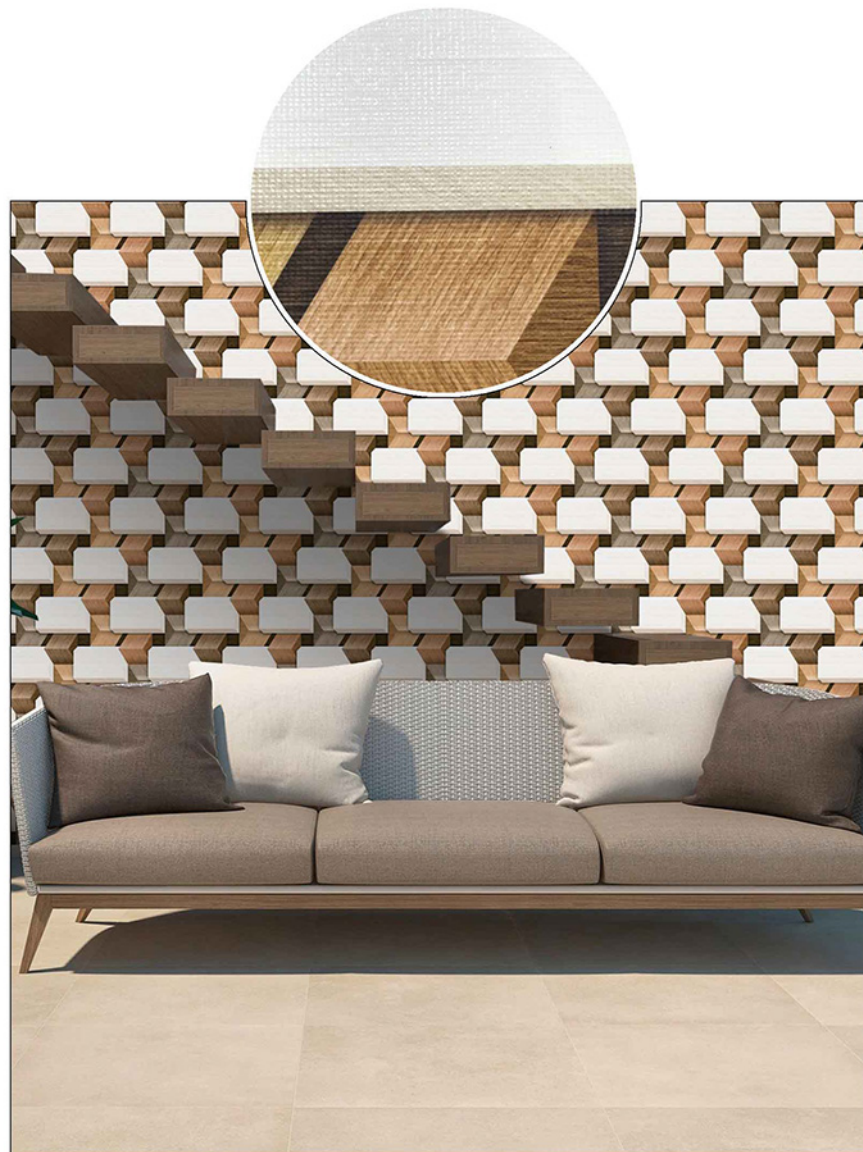

SIZE:
300X450MM

**VITROSA
SERIES**

510

DIGITAL WALL TILES

SIZE:
300X450MM

**VITROSA
SERIES**

511

DIGITAL WALL TILES