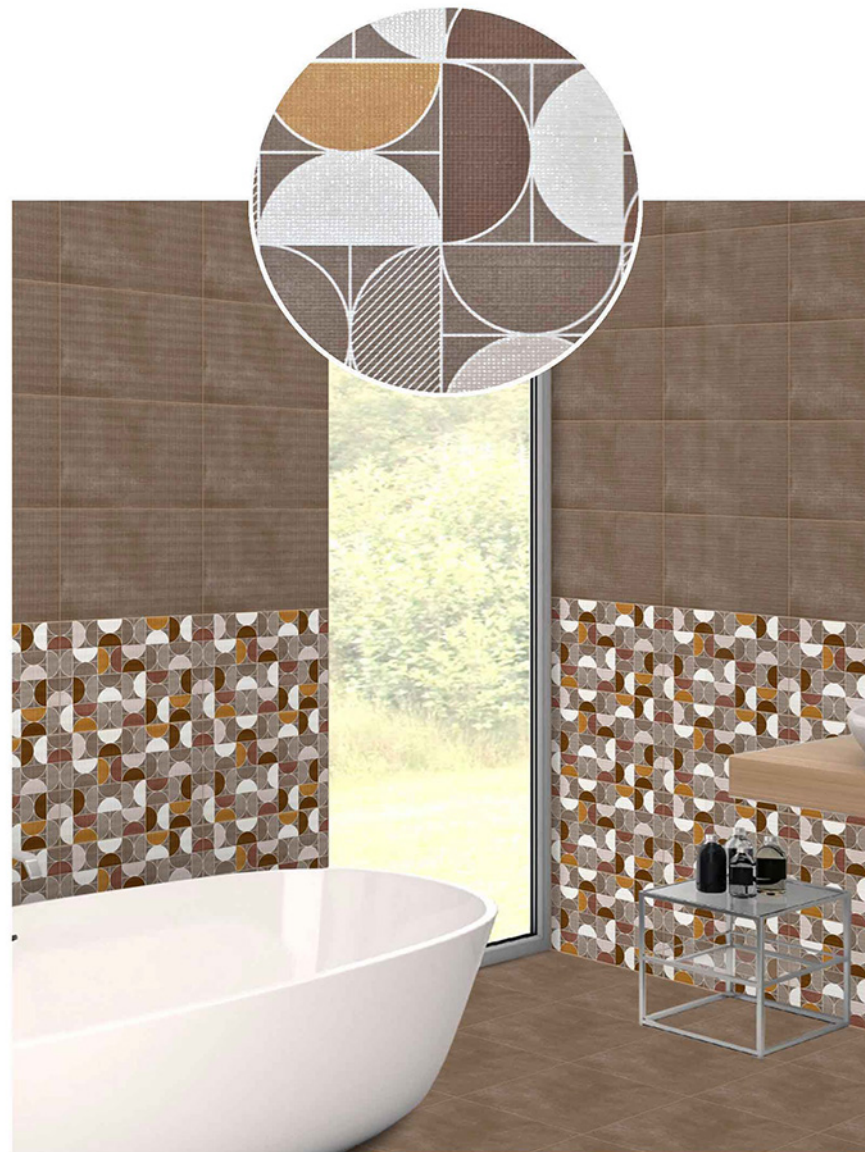

**VITROSA
SERIES**

136

HL 1

DK

FL

DIGITAL WALL TILES

SIZE:
300X450MM

**VITROSA
SERIES**