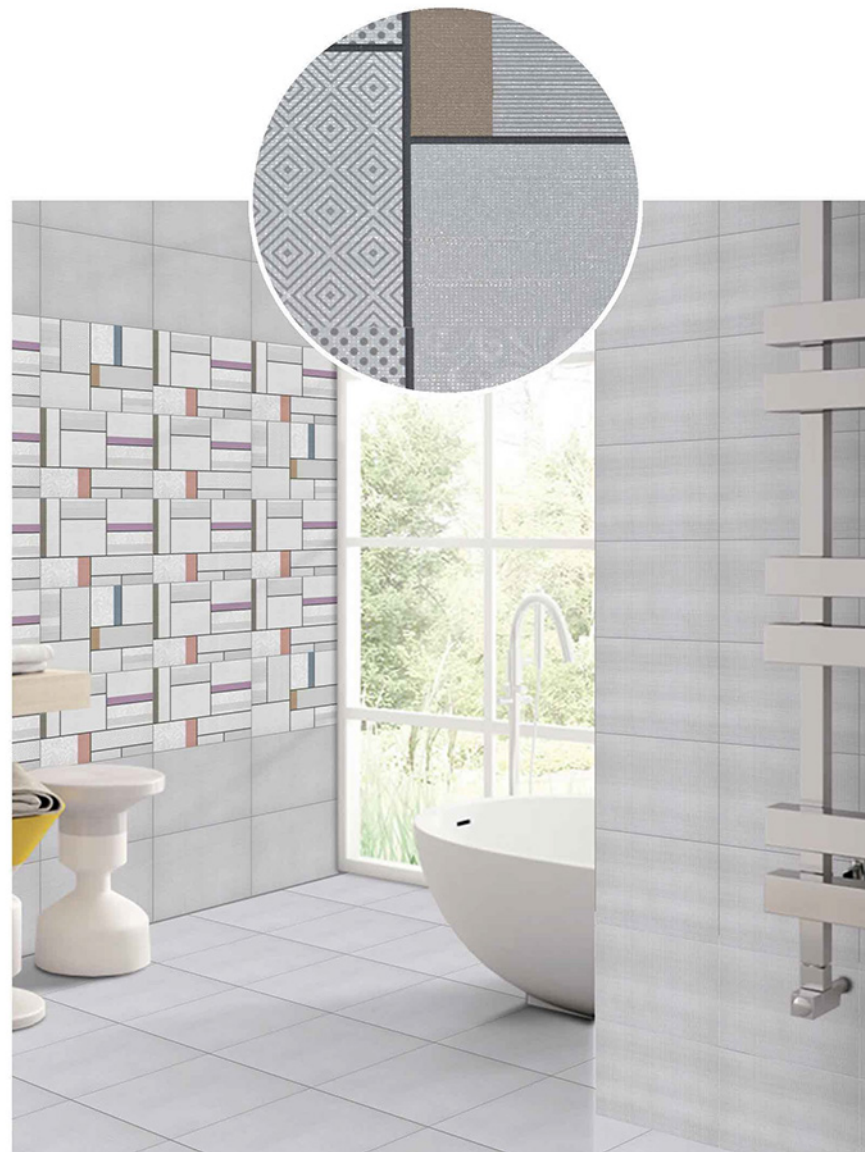

DIGITAL WALL TILES

SIZE:
300X450MM

**VITROSA
SERIES**

149