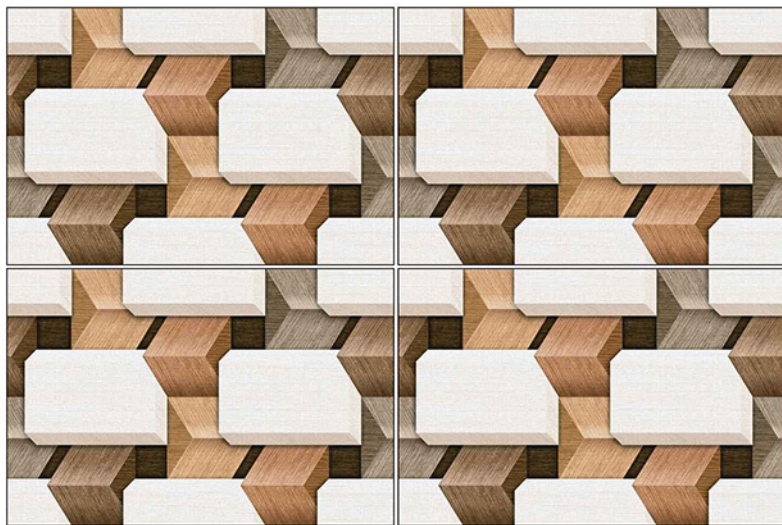

SIZE:
300X450MM

**VITROSA
SERIES**

510

DIGITAL WALL TILES

SIZE:
300X450MM

**VITROSA
SERIES**

511

DIGITAL WALL TILES