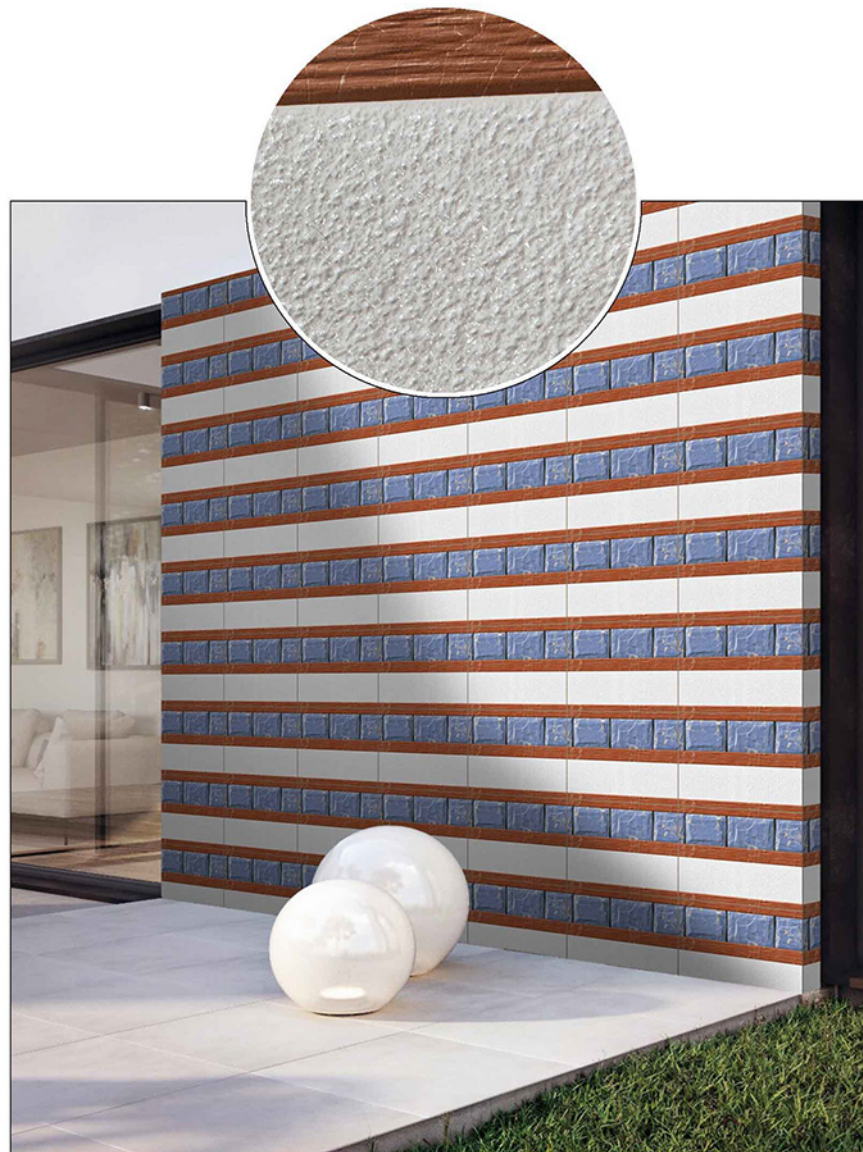

SIZE:
300X450MM

**VITROSA
SERIES**

516

DIGITAL WALL TILES

SIZE:
300X450MM

**VITROSA
SERIES**

517

DIGITAL WALL TILES