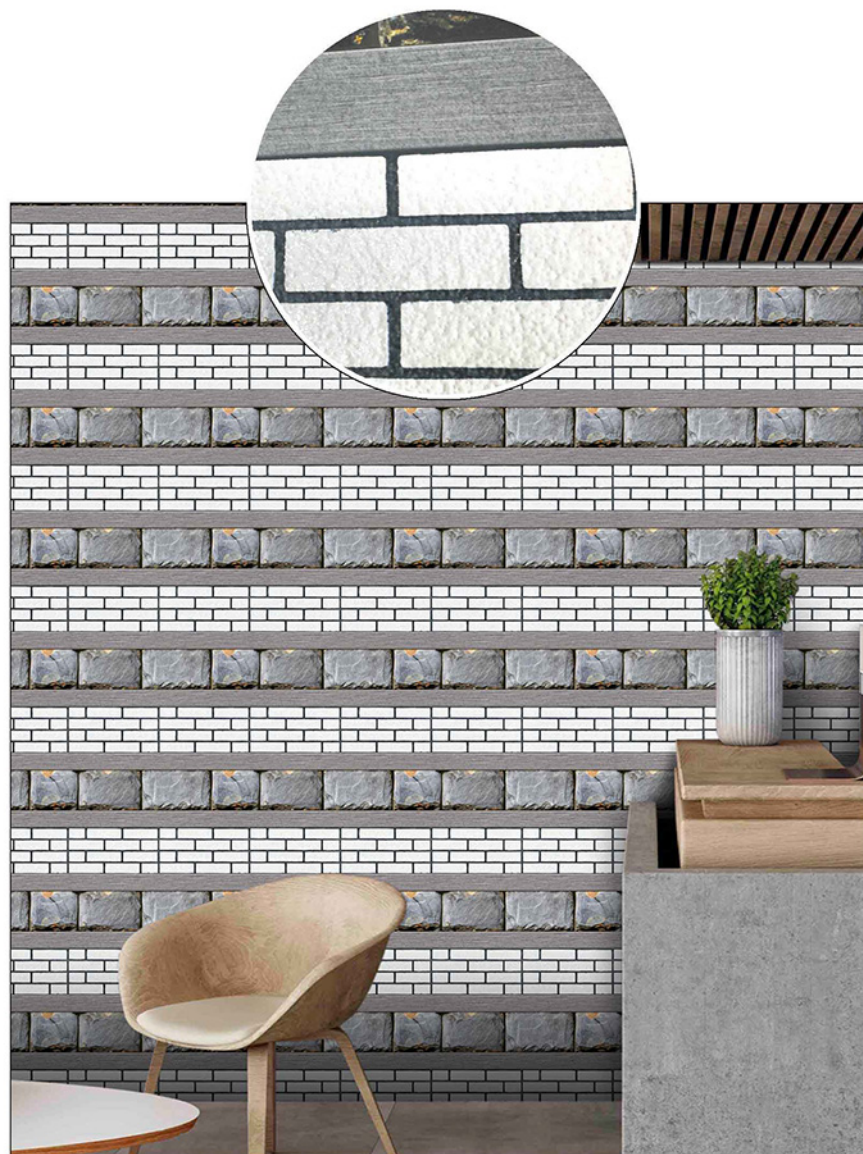

SIZE:
300X450MM

**VITROSA
SERIES**

514

DIGITAL WALL TILES

SIZE:
300X450MM

**VITROSA
SERIES**

515

DIGITAL WALL TILES