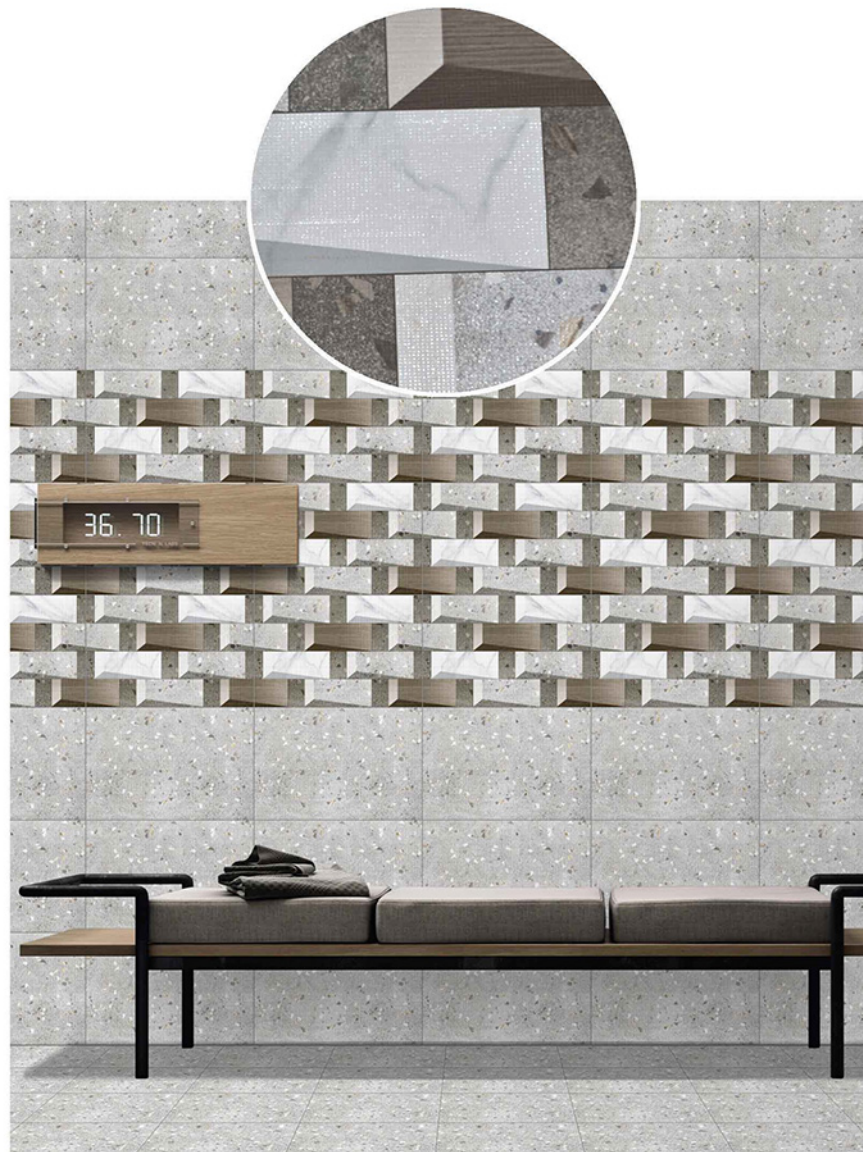

DIGITAL WALL TILES

SIZE:
300X450MM

**VITROSA
SERIES**

159

HL 1

DK

FL