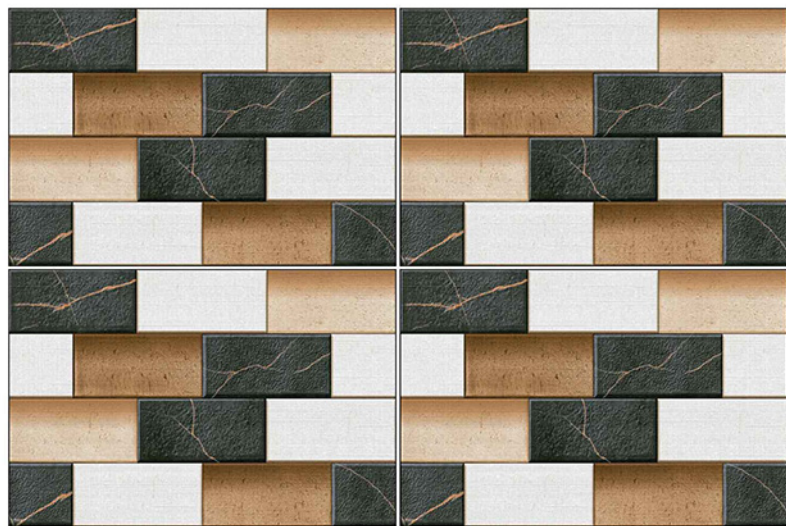

SIZE:
300X450MM

**VITROSA
SERIES**

502

DIGITAL WALL TILES

SIZE:
300X450MM

**VITROSA
SERIES**

503

DIGITAL WALL TILES