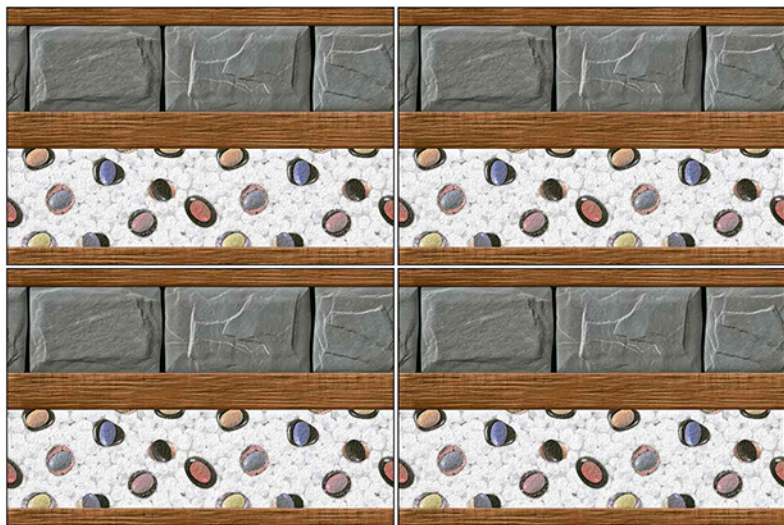

DIGITAL WALL TILES

SIZE:
300X450MM

**VITROSA
SERIES**

518