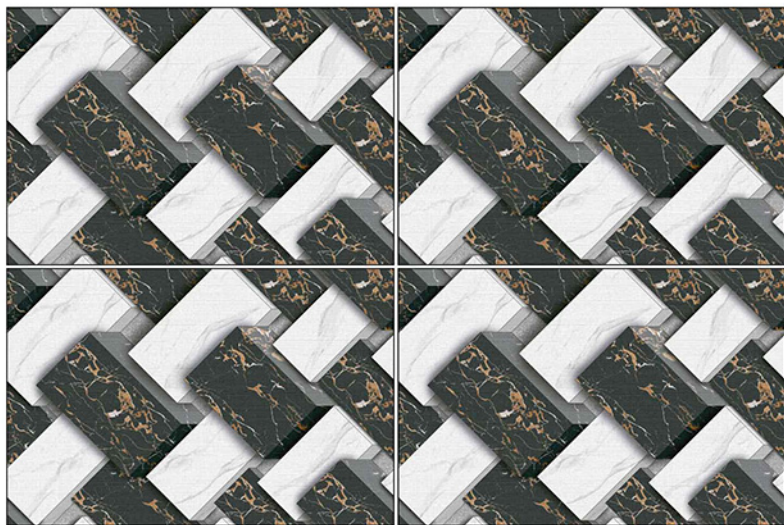

DIGITAL WALL TILES

SIZE:
300X450MM

**VITROSA
SERIES**

510